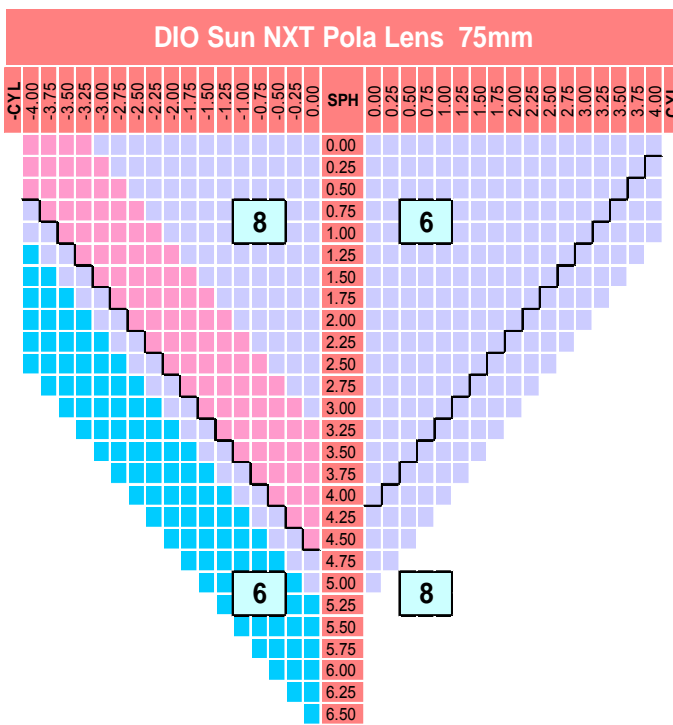

DIO Sun NXT Pola Lens

Specification

Material	NXT Polar	UV cut off (nm)	400
Refractive Index	1.53	Base curve	6/8BC
Gravity	1.11	Max Diameters (mm)	75
Abbe Value	45	Color	Grey/Brown

Lens Features

- Aspherical SV freeform design for high curve
- As-worn prescription optimization with 0.01D
- Light weight & Slim edge with Aesthetic thickness
- Multi AR coating with EMI

Power Chart

- Unsurfaced Area
- Decenteration 7.5mm
- Decenteration 10mm

Index = 1.530

Lens Marking Layout

Add-on Features

- Precal
- Remote Edging
- Special thickness
- Rx compensation
- Decenteration
- Hi cylinder (4-6)
- Prism ($\leq 4 \Delta$)
- Mirror coating