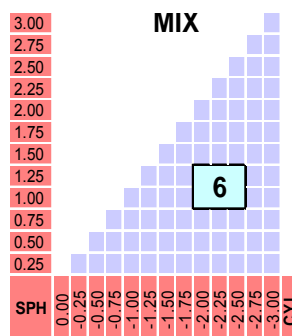

DIO Sun NXT Pola Lens

Specification

Material	NXT Polar	UV cut off (nm)	400
Refractive Index	1.53	Base curve	6/8BC
Gravity	1.11	Max Diameters (mm)	75
Abbe Value	45	Color	Grey/Brown

Lens Features

- Aspherical SV freeform design for high curve
- As-worn prescription optimization with 0.01D
- Light weight & Slim edge with Aesthetic thickness
- Multi AR coating with EMI

Power Chart

- Unsurfaced Area
- Decenteration 7.5mm
- Decenteration 10mm

Index = 1.530

Lens Marking Layout

Add-on Features

- Precal
- Remote Edging
- Special thickness
- Rx compensation
- Decenteration
- Hi cylinder (4-6)
- Prism ($\leq 4 \Delta$)
- Mirror coating